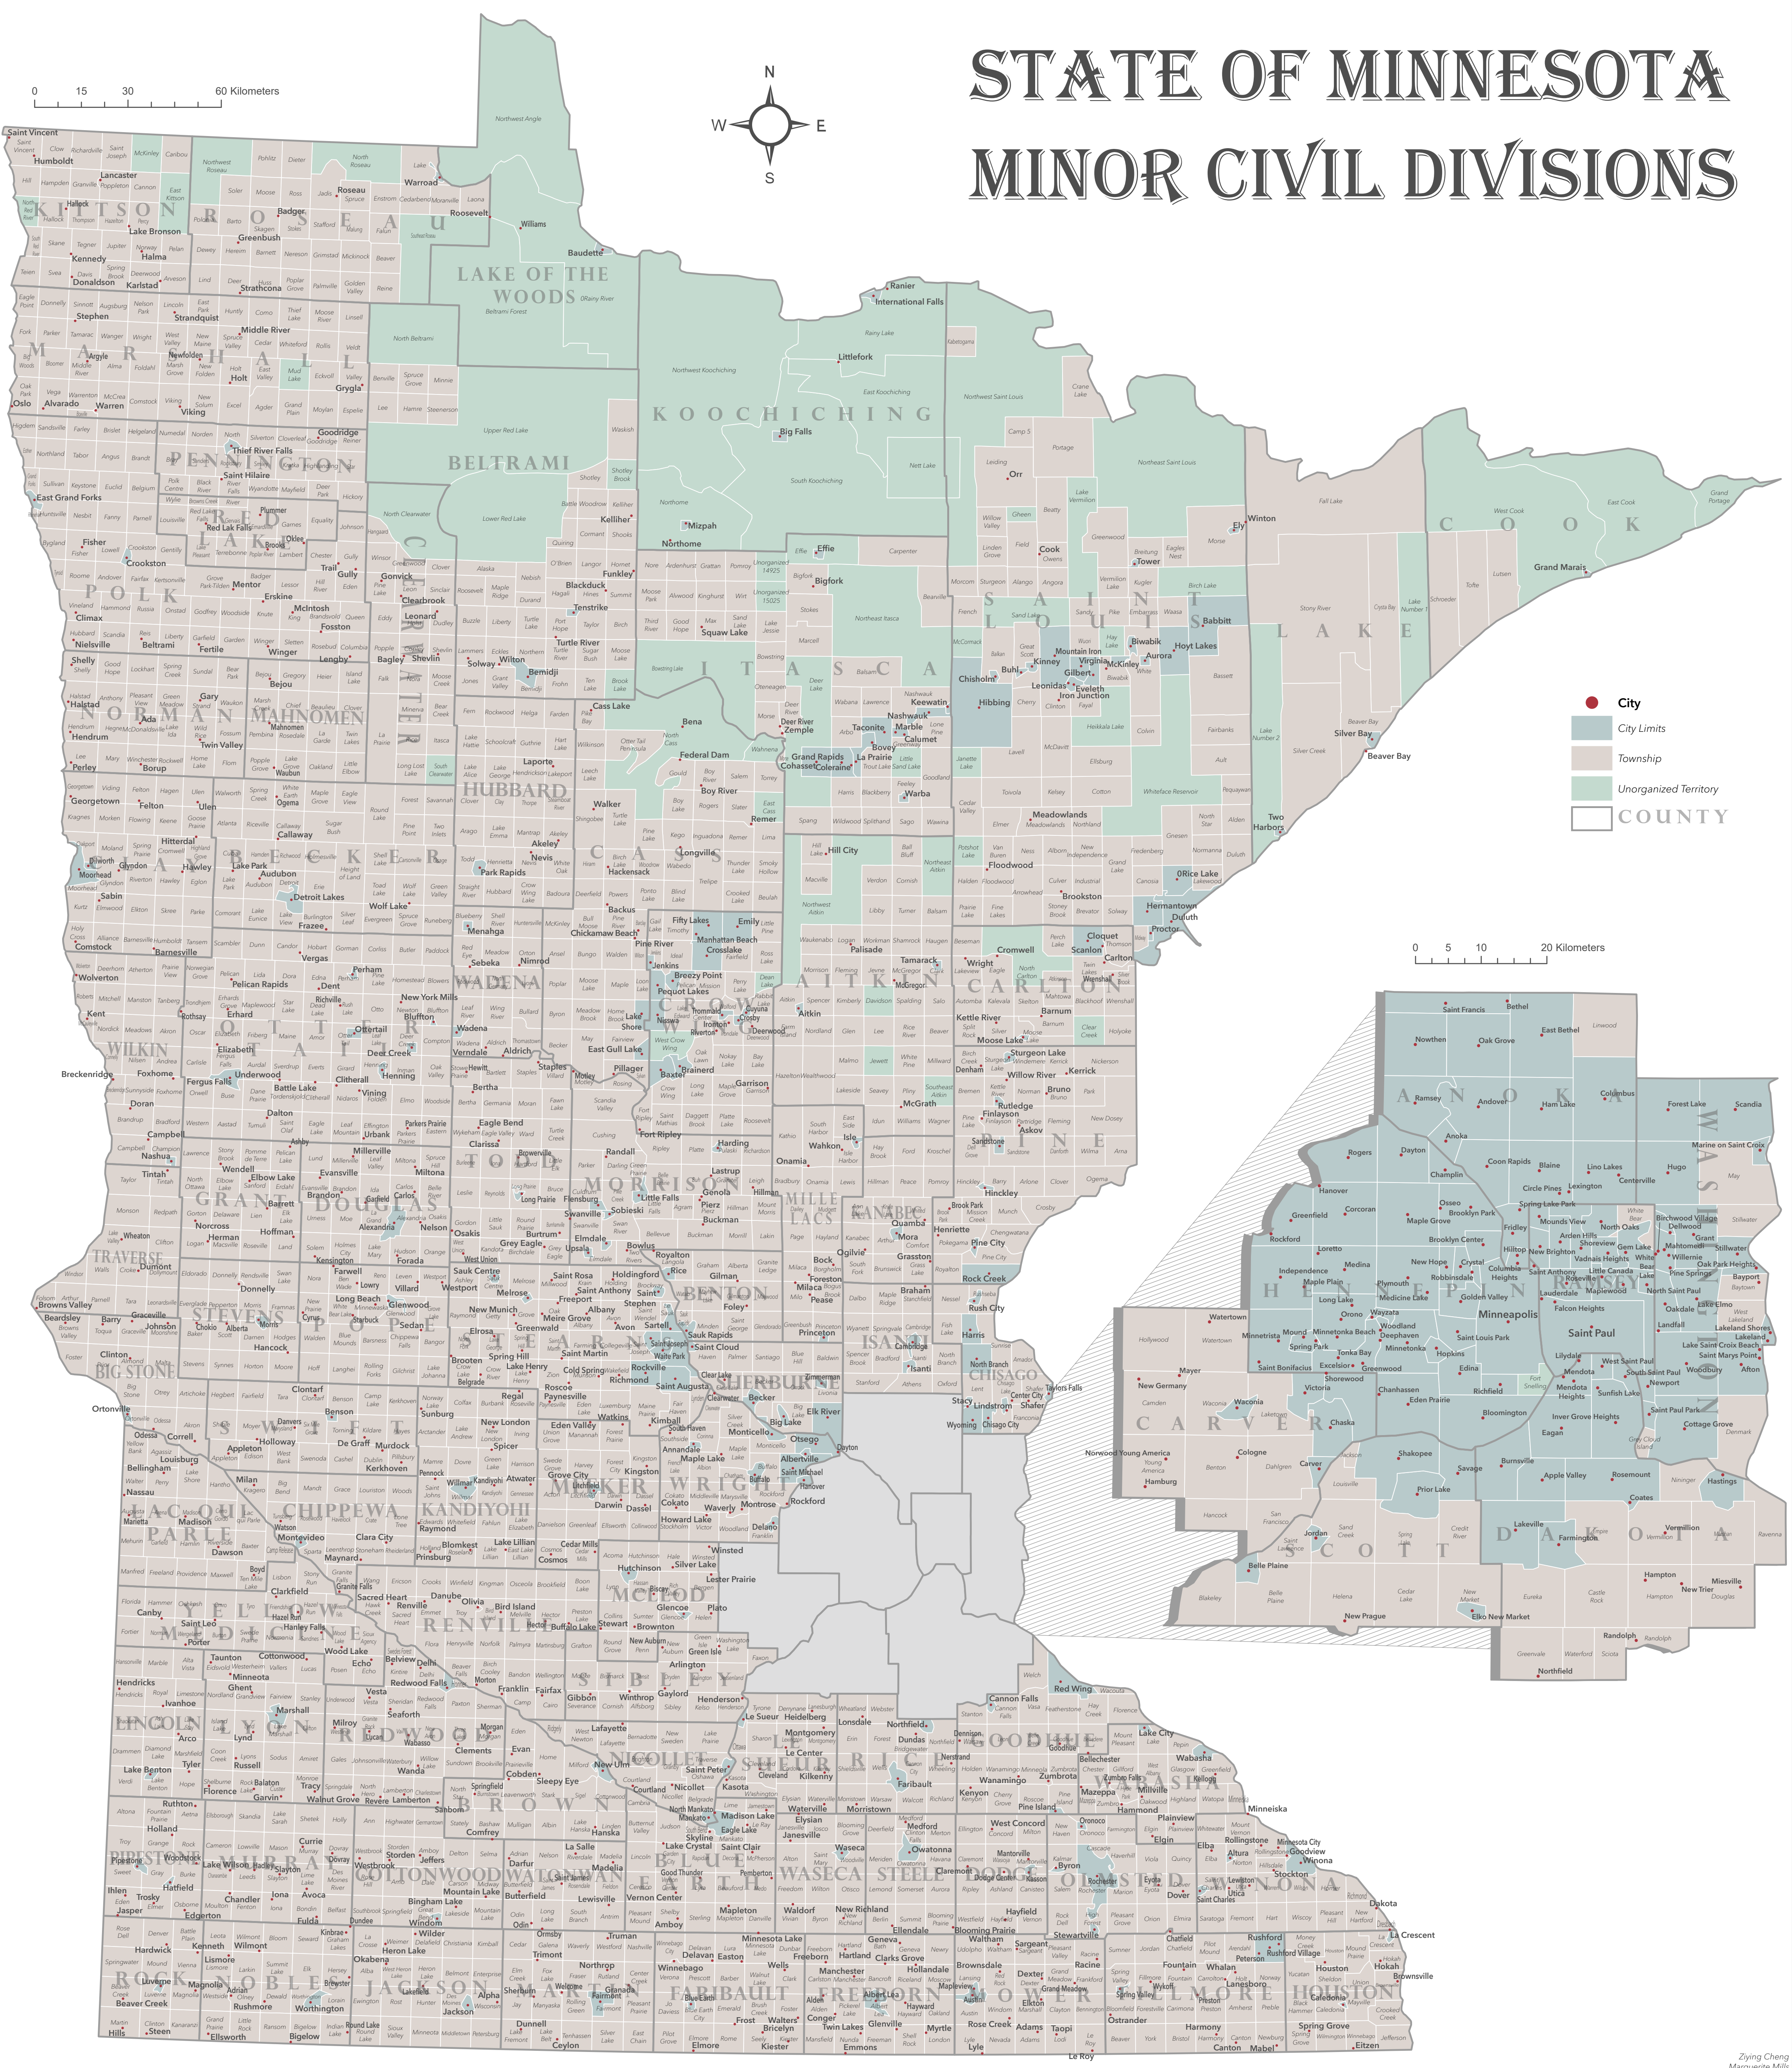

STATE OF MINNESOTA

MINOR CIVIL DIVISIONS

- City
- City Limits
- Township
- Unorganized Territory
- COUNTY

0 5 10 20 Kilometers